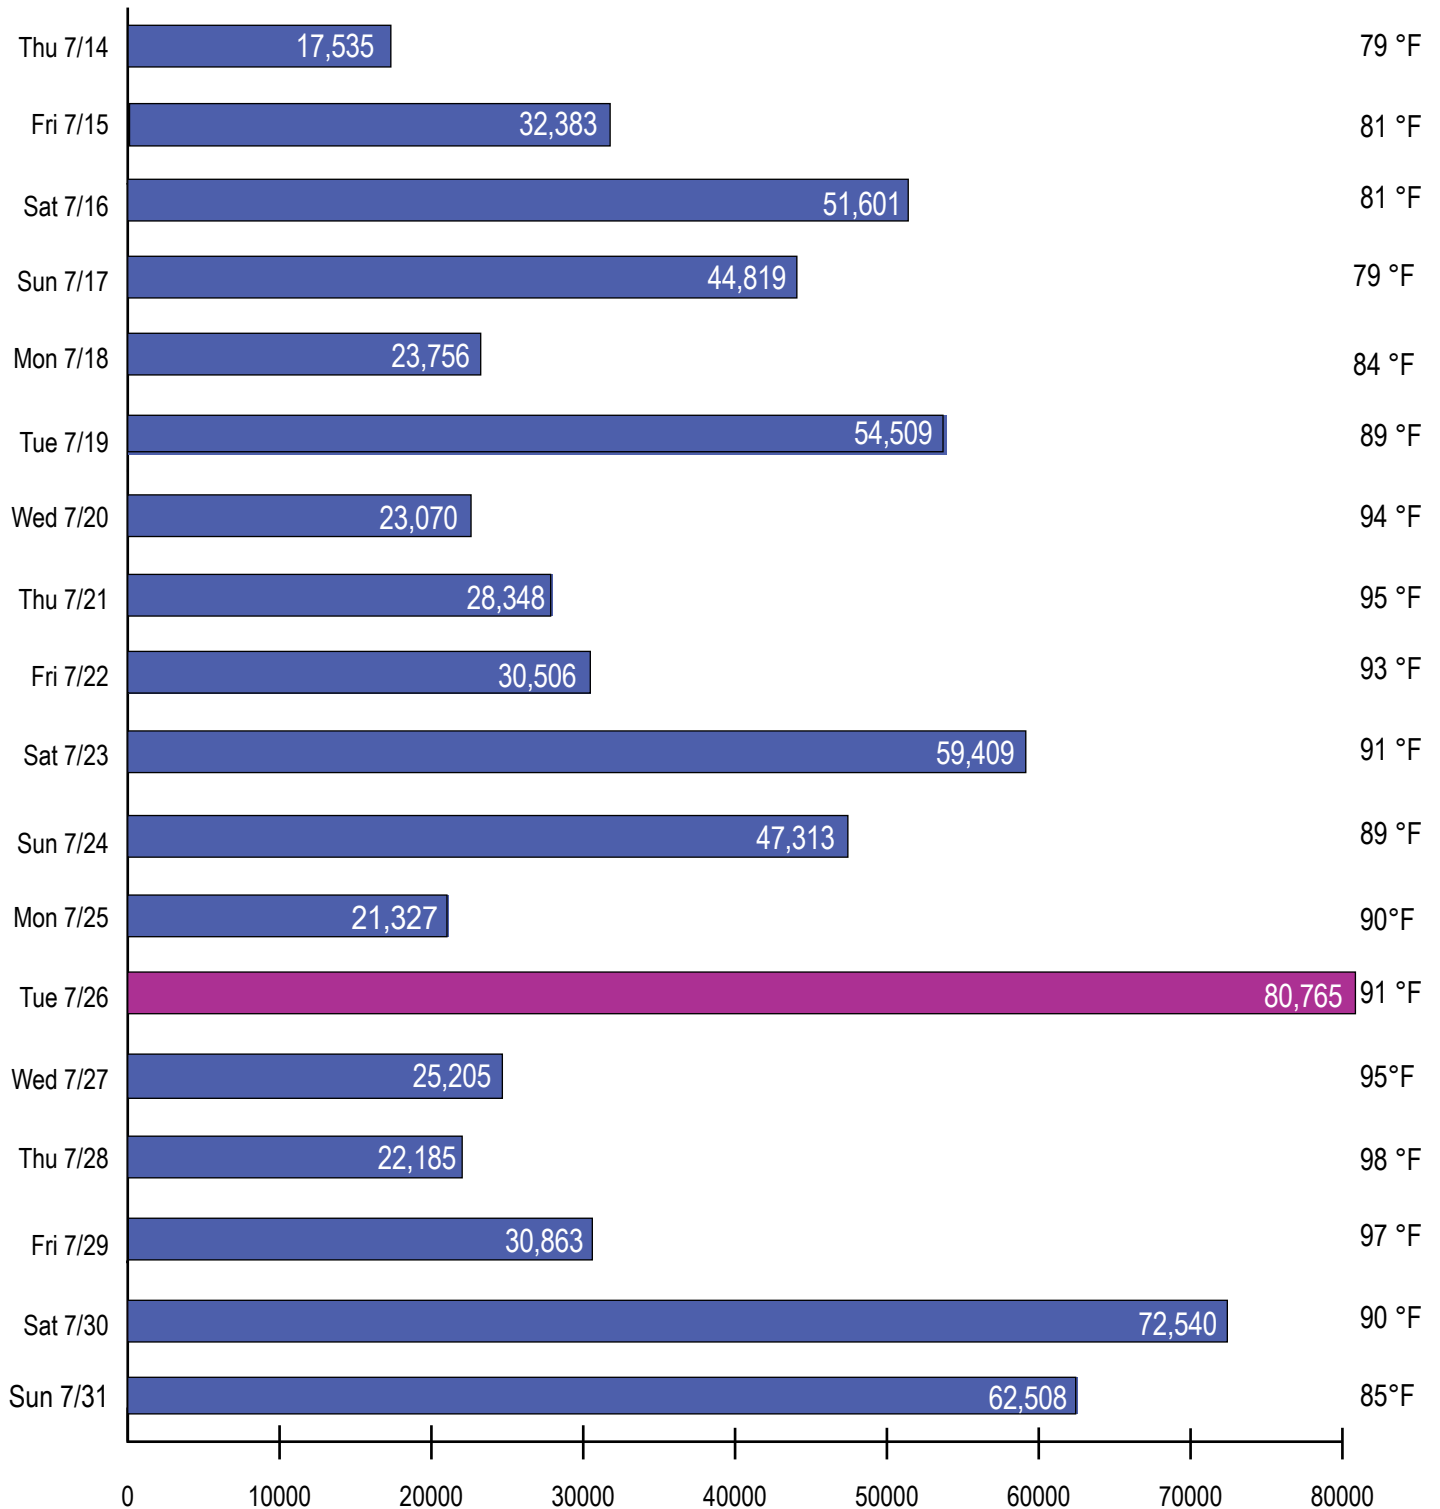

Total Daily Attendance

2011 California State Fair

Additional Notes:

- Attendance for Tuesday, July 26th was a record high for weekday attendance.